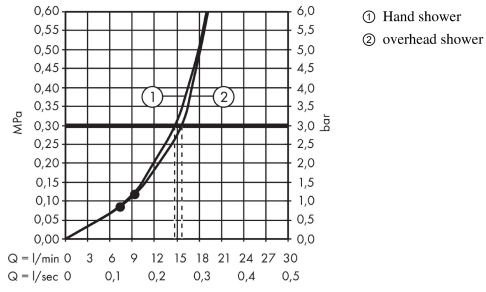

Crometta S
Showerpipe 240 1jet with thermostat
 Surfaces: **chrome** Article Number: **27267000**

Description

product features

- slide inclination angle can be adjusted by 45°
- overhead shower Crometta S 240
- shower head size: 240 mm
- overhead shower angle adjustable
- spray type: Rain
- flow rate Rain spray (at 0.3 MPa): 16 l/min
- operating pressure: min. 0.12 MPa/max. 1.0 MPa
- fully chrome-plated spray disc
- shower arm length: 350 mm
- thermostat Ecostat 1001 CL
- safety lock at 40° C
- adjustable hot water limitation
- outlets controlled via turning handle
- installation type: exposed installation
- height-adjustable hand shower holder

Technology

Design awards

Product image

Scale drawing

Crometta S

Showerpipe 240 1jet with thermostat

Surfaces: **chrome** Article Number: **27267000**

Flowchart