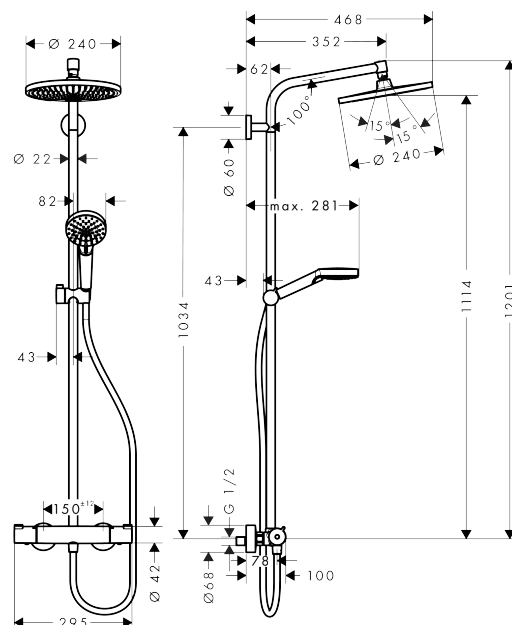

Crometta S
Showerpipe 240 1jet with thermostat
 Surfaces: **chrome** Article Number: **27267000**

Description

product features

- slide inclination angle can be adjusted by 45°
- overhead shower Crometta S 240
- shower head size: 240 mm
- overhead shower angle adjustable
- spray type: Rain
- flow rate Rain spray (at 0.3 MPa): 16 l/min
- operating pressure: min. 0.12 MPa/max. 1.0 MPa
- fully chrome-plated spray disc
- shower arm length: 350 mm
- thermostat Ecostat 1001 CL
- safety lock at 40° C
- adjustable hot water limitation
- outlets controlled via turning handle
- installation type: exposed installation
- height-adjustable hand shower holder

Technology

Design awards

Product image

Scale drawing

Crometta S

Showerpipe 240 1jet with thermostat

Surfaces: **chrome** Article Number: **27267000**

Flowchart

Crometta S

Showerpipe 240 1jet with thermostat

Surfaces: **chrome** Article Number: **27267000**

Installation examples